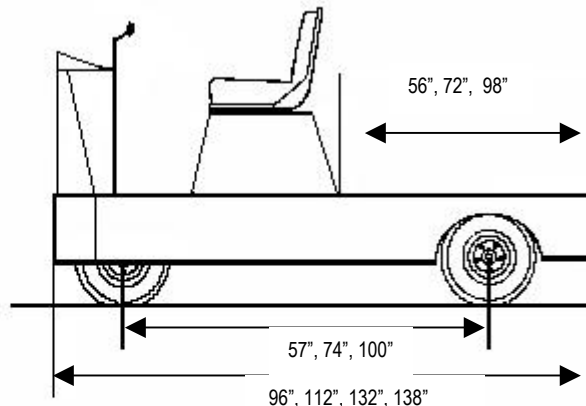

Transmission: Model 14 w/ Automatic Clutch, 1 Speed Forward & 1 Reverse

Drive Axle: Heavy Duty Automotive Type, Rigid Mount (*std*) Suspension Mount (*optional*)

Steer Axle: Heavy Duty Tubular Industrial Beam Mounted on Semi-elliptical Springs

Brakes: Service: 2-Wheel Hydraulic Disc Parking: Lever Operated, Disc on Rear Wheel

Electrical System: Kohler: 12-Volt Negative Ground, 25-Amp Alternator, Keyed Anti-restart Ignition, Horn
Electric: Controller and Components Compatible w/ Selected Voltage

Instrumentation: Kohler: Volt Meter, Combination Hour/Tachometer/Maintainence Meter, Low Oil

Steering: Handle Bar Direct Steer to Front Wheel
12" Steering Wheel Optional

Tires: 570 x 8 8 ply (*std*) 5.30 x 12 8 ply (*opt*)

Seat: Single Operator Metal Pan Seat with Vinyl Padding

Frame: Unitized Welded Heavy Duty Steel Construction, 10" Outer Frame, 3/8" Inner Frame & Bumpers
Media Blasted for Superior Paint Adhesion

Finish: Primer: 2-part Light Gray Epoxy Primer Finish: 2-part Polyurethane (White, Yellow or Orange)

Options: LPG, Diesel, Cab, Overhead Guard, Heater/Defroster, Back-up Alarm, Turn Signals, Tilt Steering, Suspension Seats, Couplers, Others Available

Model #	ST-32	ST-33	ST-34	ST-35	ST-36
Capacity lbs(kg)	2,000(900)	3,000(1360)	4,000(1814)	5,000(2268)	6,000(2721)

*Certain Bed Lengths Require a Specific Wheel Base
*Custom Lengths & Widths Available
*Consult Dealer or Factory

Specifications Subject to Change Without Notice