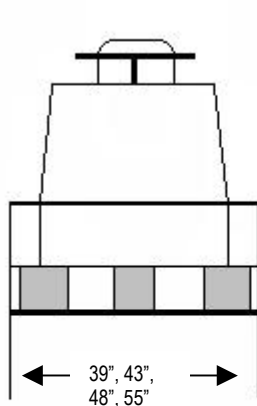

Transmission: Model 14 w/ Automatic Clutch, 1 Speed Forward & 1 Reverse

Drive Axle: Heavy Duty Automotive Type, Rigid Mount (*std*) Suspension Mount (*optional*)

Steer Axle: Heavy Duty Tubular Industrial Beam Mounted on Semi-elliptical Springs

Brakes: Service: 2-Wheel Hydraulic Disc Parking: Lever Operated, Disc on Rear Wheel

Electrical System: Kohler: 12-Volt Negative Ground, 25-Amp Alternator, Keyed Anti-restart Ignition, Horn
Electric: Controller and Components Compatible w/ Selected Voltage

Instrumentation: Kohler: Volt Meter, Combination Hour/Tachometer/Maintainence Meter, Low Oil

Steering: Handle Bar Direct Steer to Front Wheel
12" Steering Wheel Optional

Tires: 570 x 8 8 ply (*std*) 5.30 x 12 8 ply (*opt*)

Seat: Single Operator Metal Pan Seat with Vinyl Padding

Frame: Unitized Welded Heavy Duty Steel Construction, 10" Outer Frame, 3/8" Inner Frame & Bumpers
Media Blasted for Superior Paint Adhesion

Finish: Primer: 2-part Light Gray Epoxy Primer Finish: 2-part Polyurethane (White, Yellow or Orange)

Options: LPG, Diesel, Cab, Overhead Guard, Heater/Defroster, Back-up Alarm, Turn Signals, Tilt Steering, Suspension Seats, Couplers, Others Available

Model #	ST-32	ST-33	ST-34	ST-35	ST-36
Capacity lbs(kg)	2,000(900)	3,000(1360)	4,000(1814)	5,000(2268)	6,000(2721)