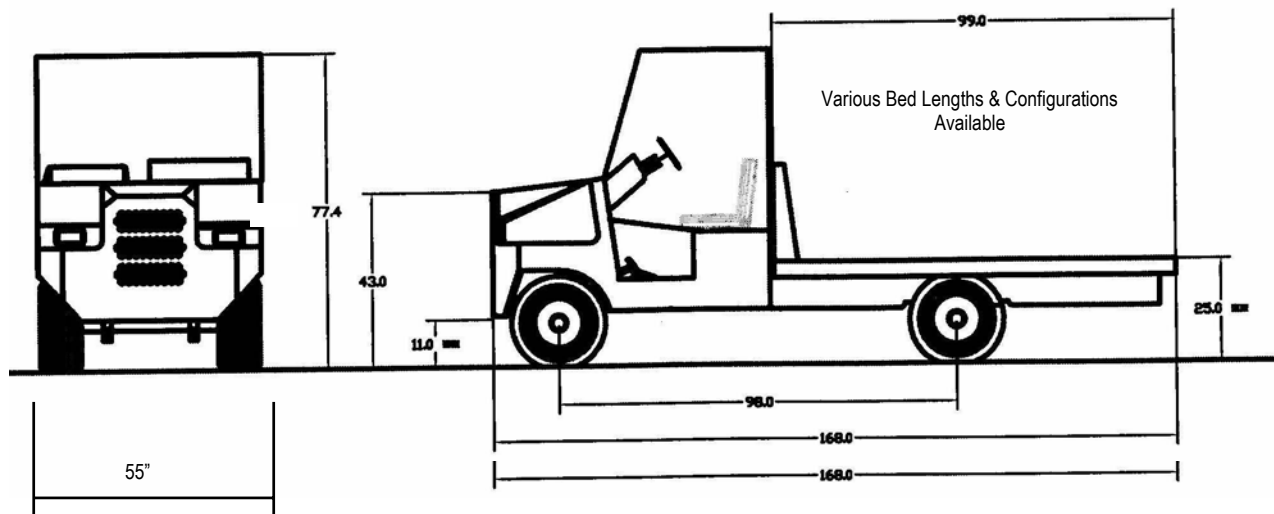

Tires: 580x 12 Pneumatic Foam Fill, Solid, Soft Ride Solid (*optional*)

Seat: Single Operator Metal Pan w/ Vinyl Padding & Adjuster

Frame: Laser Cut, Unitized All Welded Heavy Duty Construction, 2x4 Tubing Frame Rails, 3/8" Body Components, 1" Main Frame, Media Blasted for Superior Finish Adhesion

Model #	BC-20	BC-30	BC-40	BC-50	BC-60
Capacity(lbs)	2,000	3,000	4,000	5,000	6,000

specifications subject to change without notice